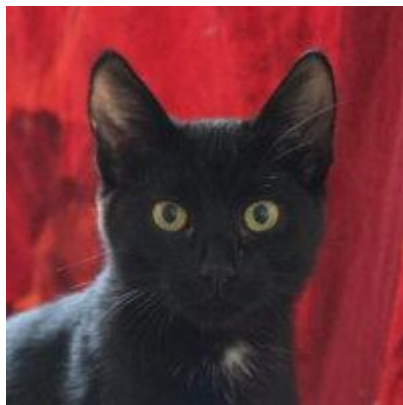

Cesar

Pepe

Lucky

Spike

Joker

Maya

Sean

Kit